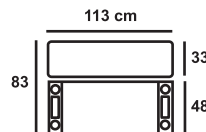

New Harvard

Beech / Grey

Decor

Tilting: 0-16°
Height: 54-76cm

Frame

Harvard Classic

Dunes Teak / Green

Decor

Tilting: 0-16°
Height: 54-87cm

Frame

Oxford Smart

Maple / Blue

Decor

Tilting: 0-30°
Height: 54-80cm

Frame

"FORMICA"
HPL 4 layer High
Pressure Laminate