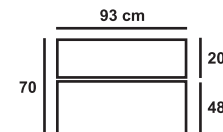

New Harvard

Beech / Grey

Decor

Tilting: 0-16°
Height: 54-76cm

Frame

Harvard Classic

Dunes Teak / Green

Decor

Tilting: 0-16°
Height: 54-87cm

Frame

Oxford Smart

Maple / Blue

Decor

Tilting: 0-30°
Height: 54-80cm

Frame

"FORMICA"
HPL 4 layer High
Pressure Laminate