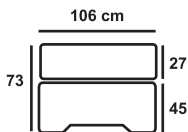

New Harvard

Beech / Grey

Decor

Tilting: 0-16°
Height: 54-76cm

Frame

Harvard Classic

Dunes Teak / Green

Decor

Tilting: 0-16°
Height: 54-87cm

Frame

Oxford Smart

Maple / Blue

Decor

Tilting: 0-30°
Height: 54-80cm

Frame

"FORMICA"
HPL 4 layer High
Pressure Laminate